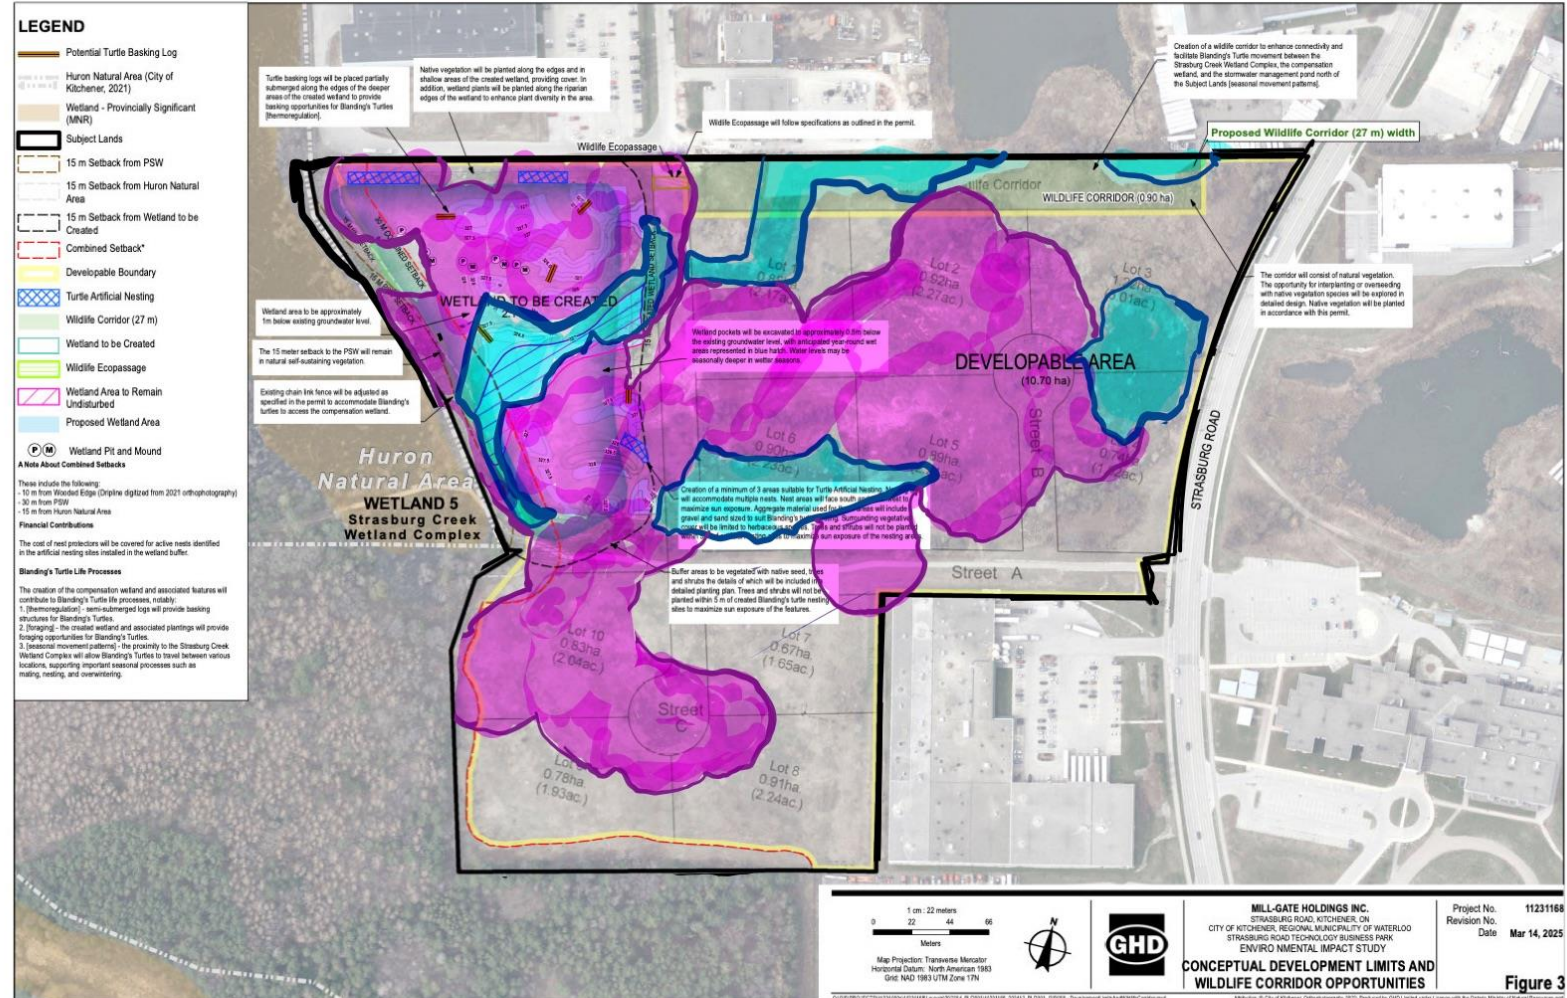

Wood Turtle

Spiny Softshell

All images taken from the Canadian Herpetological Society website <http://canadianherpetology.ca/species/index.html>

Concerns with the Environmental Impact Study completed for Mill-Gate Holdings in March 2025 for the development at Huron Natural Area:

- Turtle Nesting Area
- Depredated Sites

Thank you for listening to my delegation!

Questions?