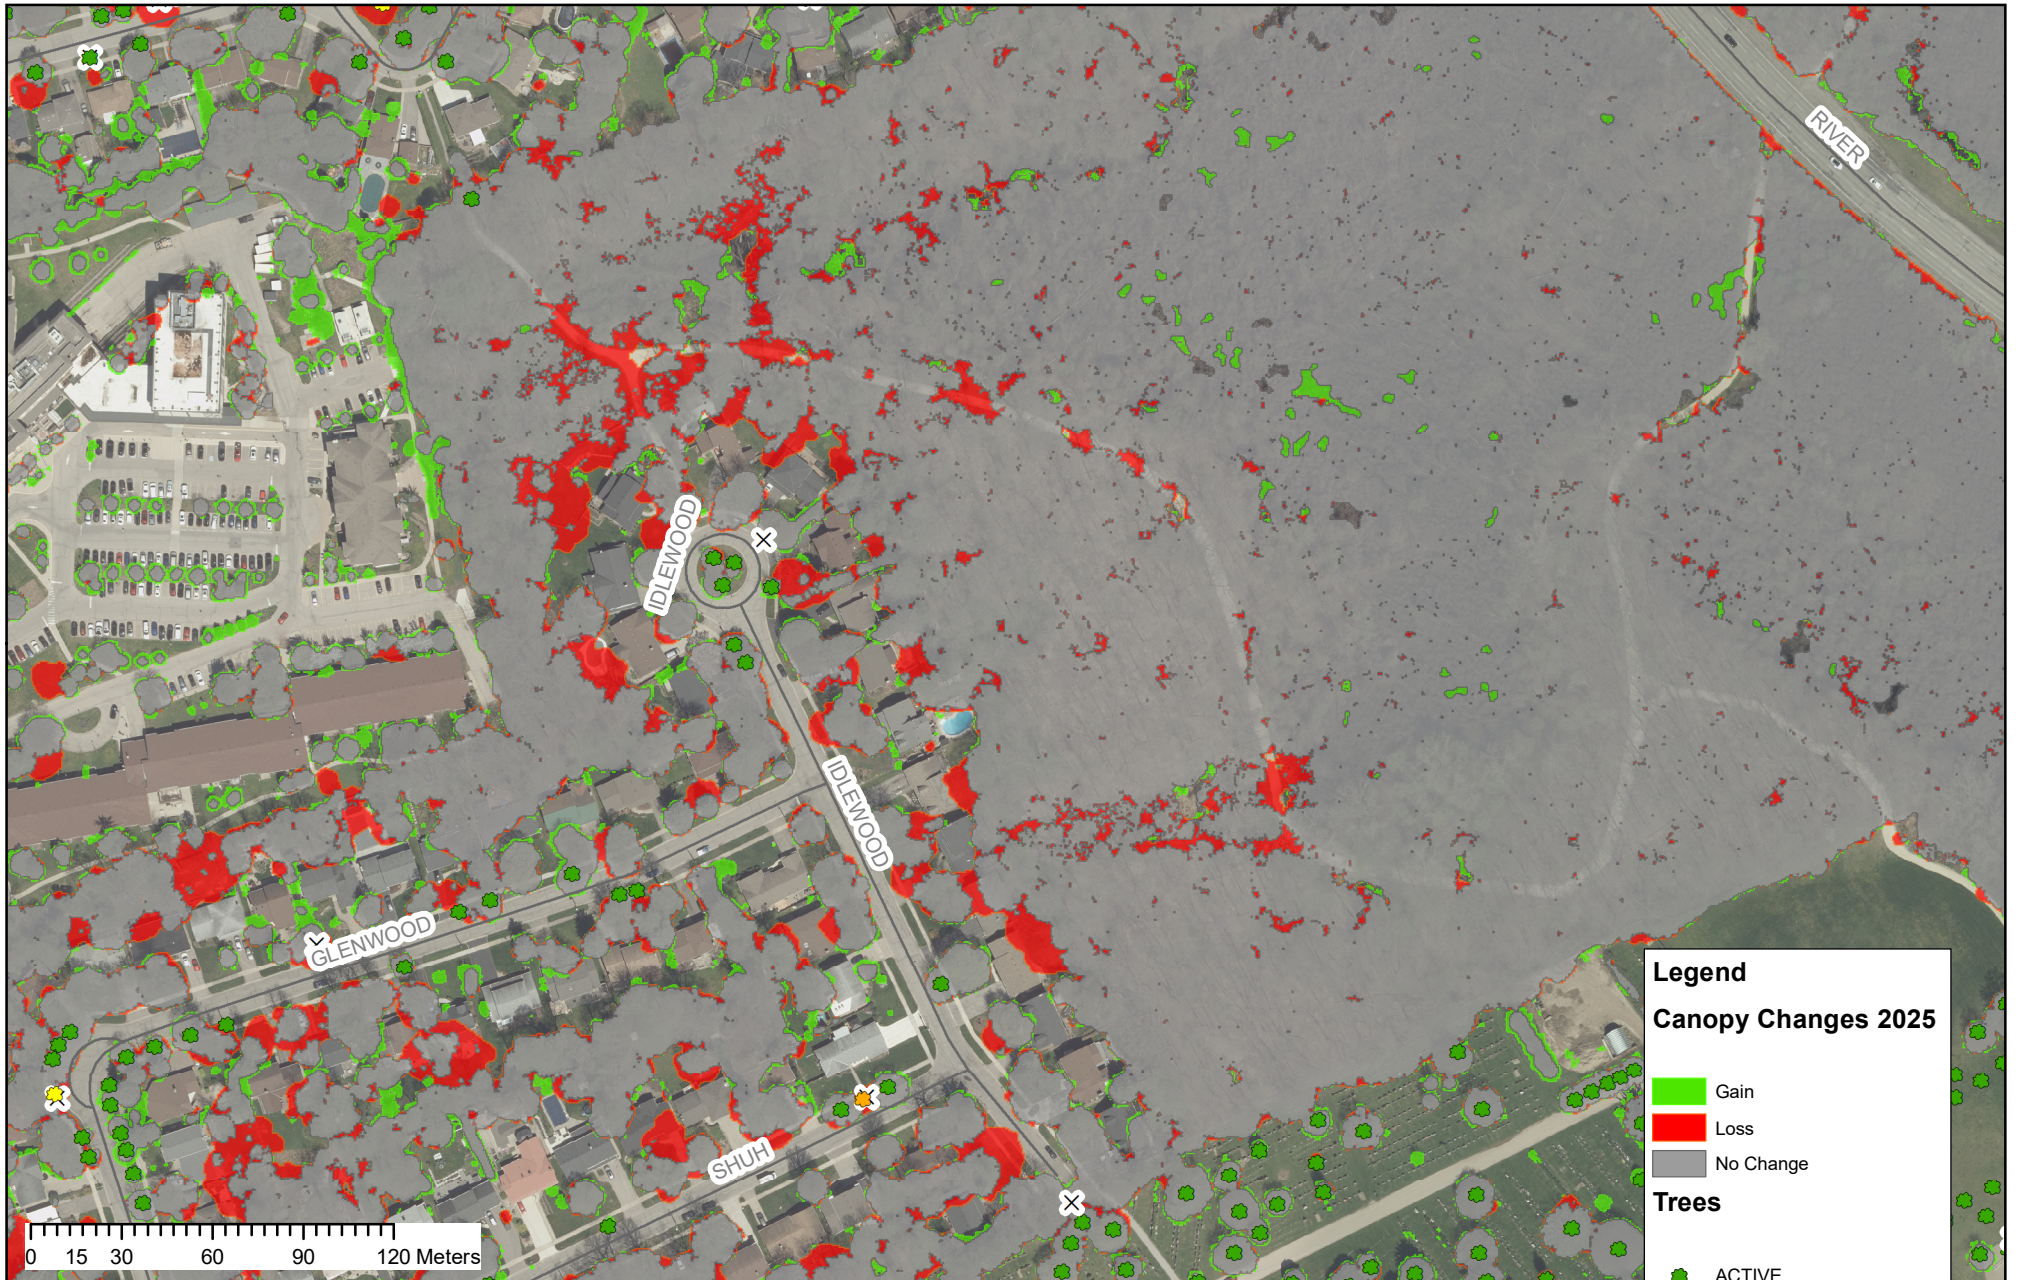

TREE CANOPY CHANGE SINCE 2019

Canopy loss in storm areas vs other maintained tree canopy

Legend

Canopy Changes 2025

- Gain
- Loss
- No Change

Trees

- ACTIVE
- ◇ FIELD MISTAKE - DELETE
- ★ PLANNED PLANTING
- ★ POTENTIAL PLANTING
- ✕ REMOVED